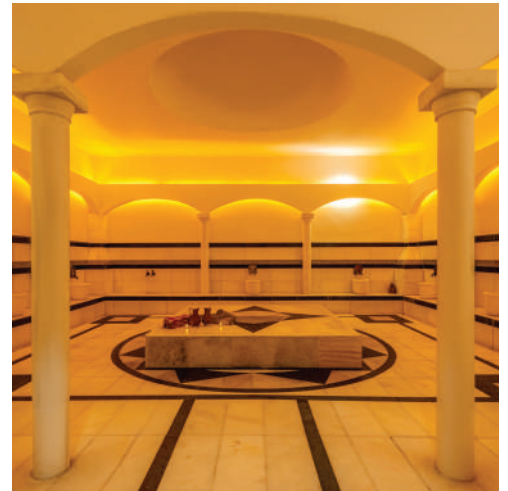

2026 SUMMER HOTEL INFORMATION

SELECTUM
FAMILY RESORT
SIDE

FREE ACTIVITIES, SPORT AND OTHER SERVICES

FREE	FOR A FEE
<ul style="list-style-type: none"> • Backgammon • Kids Club • Fitness Center • Table Tennis • Beach volleyball • 2 Hard Ground Tennis Court (with reservation) • Daytime Animation and Evening Activities • Pilates • Lunapark • Live Music Programs • Dart, Boccia, Badminton • Aerobic, Stretching, Step, Water Gymnastics, Pool Games • Turkish Bath, Sauna • Sauna, Turkish Bath, Steam Room in the Pure Spa Center • Internet Connection in All Areas (Wireless) • Parasols, sun loungers and cushions are included on the beach and at all pools. • Basketball 	<ul style="list-style-type: none"> • Pavilion's at the Beach • Laundry • Tennis court lighting and Tennis Racket • Football Field Lighting • Shops • Charging station for car • Hairdresser • Car Wash Service • Bowling • Special birthday / wedding anniversary / Marriage proposal organization • Care and Massage Services provided at Pure Spa Centre • All motorized and non-motorized water sports by foreign suppliers. • Doctor • Bilardo • Rent a Car & Airport transfers

2026 SUMMER HOTEL INFORMATION

SELECTUM
FAMILY RESORT
SIDE

PURE BEAUTY WELLNESS & SPA

- Hamam
- Sauna
- Massage Rooms
- Body Care Room
- Skin Care Room
- Indoor pool
- Vip Pool
- Steam room
- Hair Removal Room
- Hairdresser
- Changing Rooms
- Shower
- Relax Place
- Couple Room
- VIP Massage Room

FREE

Hamam, Sauna, Indoor pool

FOR A FEE

Turkish Bath, Sauna, VIP Pool, Steam Room, Scrub, Massages, VIP Massages, Skin Care, Body Care

2026 SUMMER HOTEL INFORMATION

SELECTUM
FAMILY RESORT
SIDE

CONFERENCE SALOONS