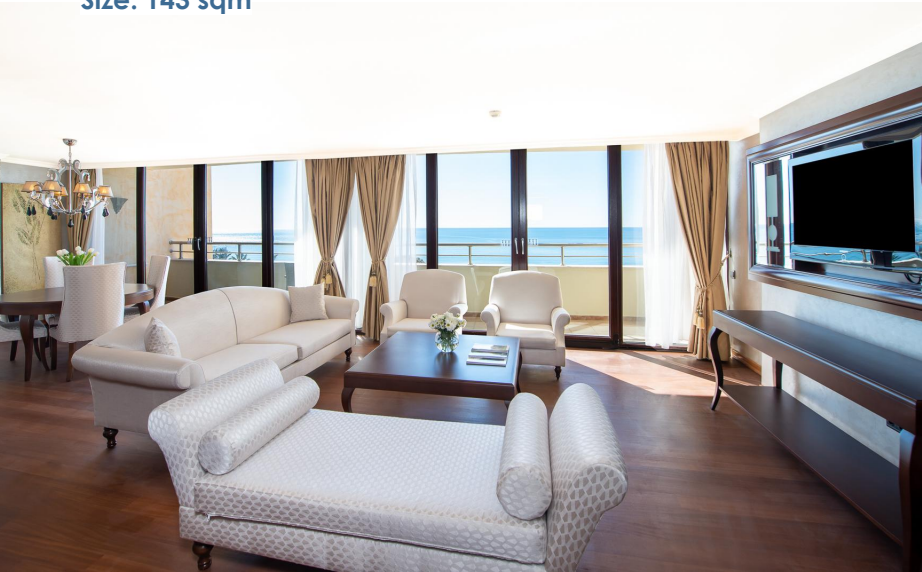

KING SUITE

Features:

For guests who prefer more privileged accommodation there is a King Suite. There is one living room, one bedroom with King Size bed, the second one with twin beds. All suites equipped with minibar daily refilled with beer and soft drinks, working table and desk chair, tea & coffee set-up, wooden floor and carpet, split air condition system, balcony, direct dial phone, safe box, LCD TV, Wi-Fi connection, 2 bathrooms with shower, Jacuzzi, WC, makeup mirror, hair dryer.

Size: 143 sqm