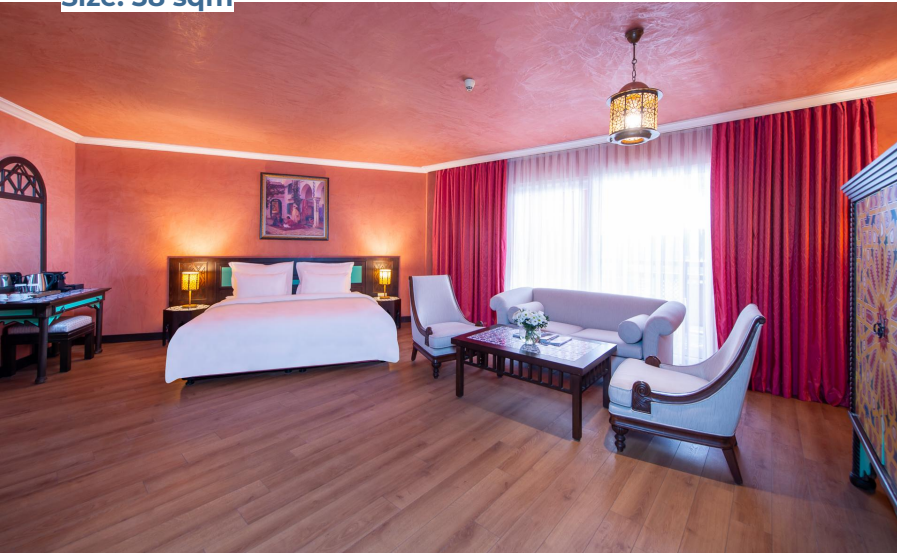

Size: 28 sqm

SUPERIOR FAMILY SUITE

Features:

Superior Family Suites take a place in Mood Building surrounded by nature. Great choice for families accommodation. There are two bedrooms with double bed and twin beds, living room with sofa bed. All suites equipped with minibar daily refilled with beer and soft drinks, tea & coffee set-up, ceramic / wooden floor, individual air condition system, balcony, direct dial phone, safe box, LCD TV, Wi-Fi connection, 2 bathrooms with Bathtub and WC, makeup mirror, hair dryer.

Size: 44 sqm

SUPERIOR ROOM

Features:

Superior Rooms offer a Moroccan-style comfort and a perfect tranquillity. There is a large bedroom with double bed and double sofa bed. All suites equipped with minibar daily refilled with beer and soft drinks, working table and desk chair, tea & coffee set-up, ceramic /wooden floor with carpet, individual air condition system, balcony, direct dial phone, safe box, LCD TV, Wi-Fi connection, bathroom with bathtub and WC, makeup mirror, hair dryer.

Size: 58 sqm

ORIENT SUITE WITH JACUZZI

Features:

Orient Suites offer a Moroccan-style comfort and a perfect tranquillity. There are two bedroom with double bed and twin beds. All suites equipped with minibar daily refilled with beer and soft drinks, working table and chair, armchair, tea & coffee set-up, ceramic floor, individual air condition system, terrace, direct dial phone, safe box, LCD TV, Wi-Fi connection, 2 bathrooms, one bedroom with shower and Jacuzzi, second one with bathtub), WC, makeup mirror, hair dryer.